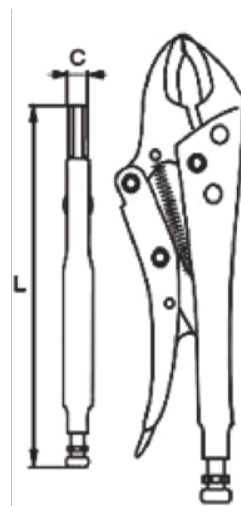

648-250-1

Locking Pliers Soft Grip Curved Jaws
250 mm

PRODUCT DETAILS

- Curved jaws with cutter locking pliers
- Shape: Curved jaws for general use
- Soft grip two-component handle

PRODUCT ATTRIBUTES

Product	Jaw opening	L	C	g
648-250-1	48 mm	225 mm	10.5 mm	525 g