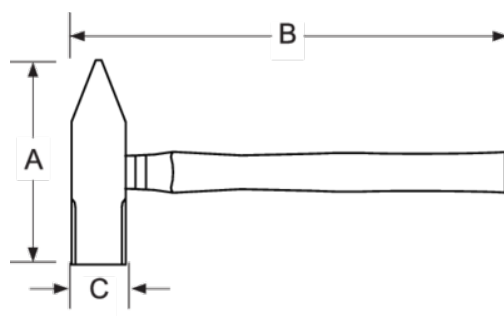

525-21-2

German Engineer's Hammer 200 g  
Wooden Handle

### PRODUCT DETAILS

- German engineer's hammer
- Handle fitted to hammer head with round metal wedge
- With genuine hickory handle
- Industrial packaging

### PRODUCT ATTRIBUTES

Product	A	B	L		
525-21-2	19 mm	95 mm	280 mm	200 g	280 g