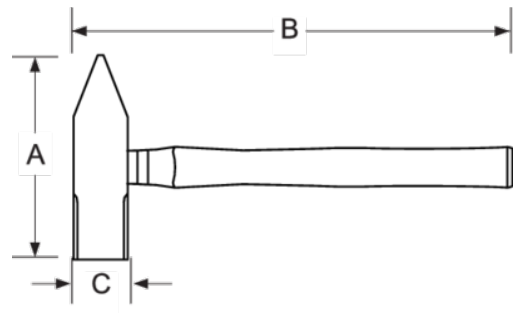

525-31-2

German Engineer's Hammer 300 g
Wooden Handle

PRODUCT DETAILS

- German engineer's hammer
- Handle fitted to hammer head with round metal wedge
- With genuine hickory handle
- Industrial packaging

PRODUCT ATTRIBUTES

| Product | A | B | L |  |  |
|----------|-------|--------|--------|---|---|
| 525-31-2 | 23 mm | 105 mm | 300 mm | 300 g | 420 g |