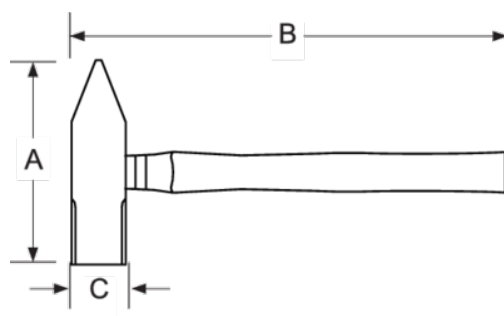

525-41-2

German Engineer's Hammer 500 g
Wooden Handle

PRODUCT DETAILS

- German engineer's hammer
- Handle fitted to hammer head with round metal wedge
- With genuine hickory handle
- Industrial packaging

PRODUCT ATTRIBUTES

Product	A	B	L		
525-41-2	27 mm	118 mm	320 mm	500 g	650 g