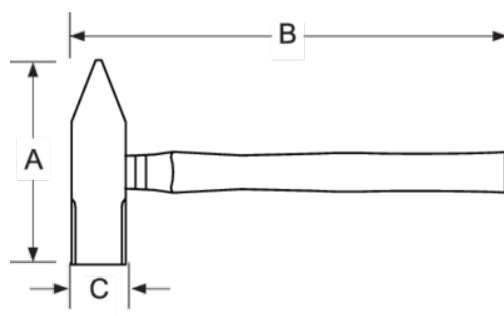

525-61-2

German Engineer's Hammer 800 g
Wooden Handle

PRODUCT DETAILS

- German engineer's hammer
- Handle fitted to hammer head with round metal wedge
- With genuine hickory handle
- Industrial packaging

PRODUCT ATTRIBUTES

Product	A	B	L		
525-61-2	33 mm	130 mm	350 mm	800 g	990 g