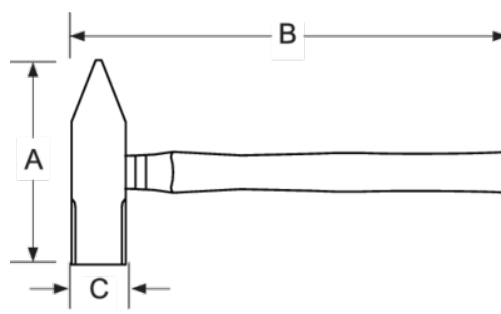

525-81-2

German Engineer's Hammer 1500 g  
Wooden Handle

## PRODUCT DETAILS

- German engineer's hammer
- Handle fitted to hammer head with round metal wedge
- With genuine hickory handle
- Industrial packaging

## PRODUCT ATTRIBUTES

Product	A	B	L		
525-81-2	42 mm	145 mm	380 mm	1500 g	1790 g