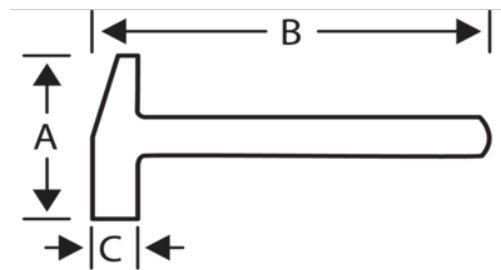

526-31-2
French Rivoir Hammer 25 mm
Wooden Handle

PRODUCT DETAILS

- French Rivoir hammer
- Handle fitted to hammer head with round metal wedge
- With genuine hickory handle
- Industrial packaging

PRODUCT ATTRIBUTES

Product	A	B	L		
526-31-2	25 mm	815 mm	265 mm	250 g	350 g