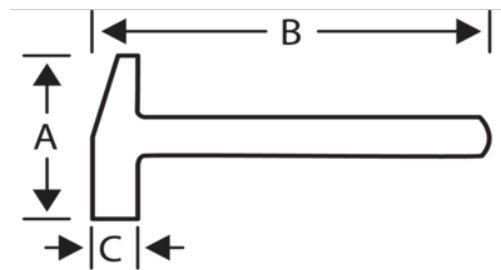

526-61-2
French Rivoir Hammer 40 mm
Wooden Handle

PRODUCT DETAILS

- French Rivoir hammer
- Handle fitted to hammer head with round metal wedge
- With genuine hickory handle
- Industrial packaging

PRODUCT ATTRIBUTES

Product	A	B	L		
526-61-2	40 mm	110 mm	330 mm	800 g	1000 g