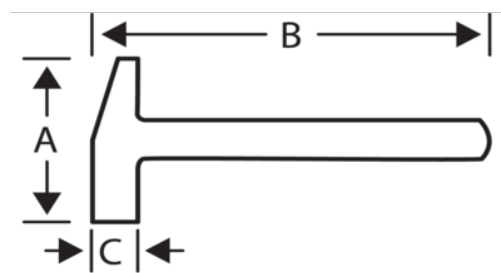

**526-71-2**  
**French Rivoir Hammer 45 mm**  
**Wooden Handle**

PRODUCT DETAILS

- French Rivoir hammer
- Handle fitted to hammer head with round metal wedge
- With genuine hickory handle
- Industrial packaging

PRODUCT ATTRIBUTES

Product	<b>A</b>	<b>B</b>	<b>L</b>		
<b>526-71-2</b>	45 mm	124 mm	350 mm	1150 g	1400 g