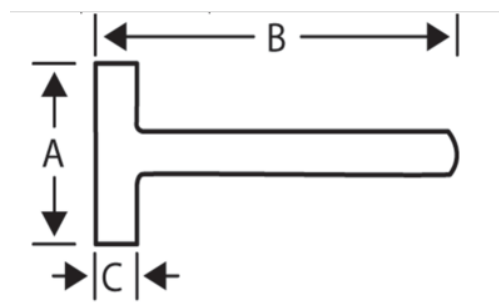

531-05-2

Stoning Hammer Wooden Handle  
1000 g

### PRODUCT DETAILS

- Stoning club hammer
- Handle fitted to club hammer head with round metal wedge

- With genuine hickory handle
- Industrial packaging

### PRODUCT ATTRIBUTES

Product		<b>A</b>	<b>B</b>	<b>L</b>	
531-05-2	1000 g	40 mm	95 mm	260 mm	1155 g