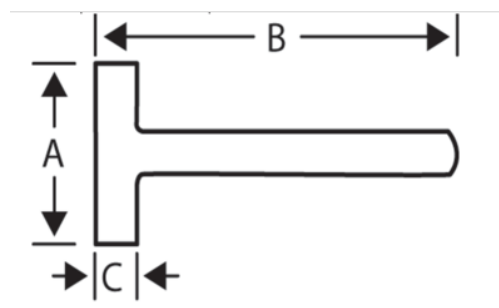

531-07-2

Stoning Hammer Wooden Handle
1250 g

PRODUCT DETAILS

- Stoning club hammer
- Handle fitted to club hammer head with round metal wedge

- With genuine hickory handle
- Industrial packaging

PRODUCT ATTRIBUTES

Product		A	B	L	
531-07-2	1250 g	43 mm	100 mm	260 mm	1405 g