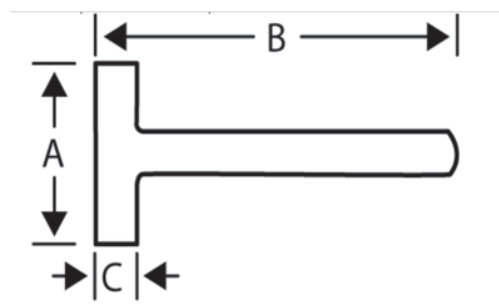

531-09-2

Stoning Hammer Wooden Handle
2000 g

PRODUCT DETAILS

- Stoning club hammer
- Handle fitted to club hammer head with round metal wedge
- With genuine hickory handle
- Industrial packaging

PRODUCT ATTRIBUTES

Product		A	B	L	
531-09-2	2000 g	50 mm	120 mm	300 mm	2235 g