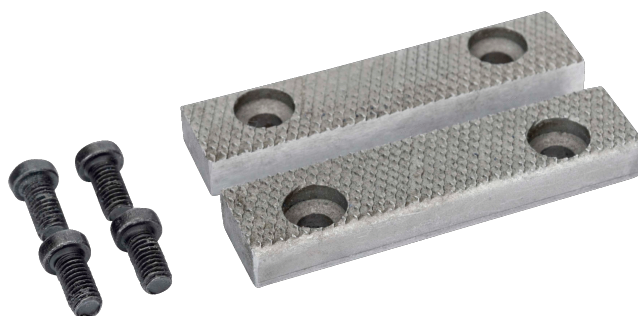

202-125

Spare Jaws & Screws for 207-125
Bench Vice

PRODUCT DETAILS

- Pair of spare jaws and spindles for square guide vices 207-100 / 207-150

PRODUCT ATTRIBUTES

| |
|----------------|
| Product |
| 202-125 |