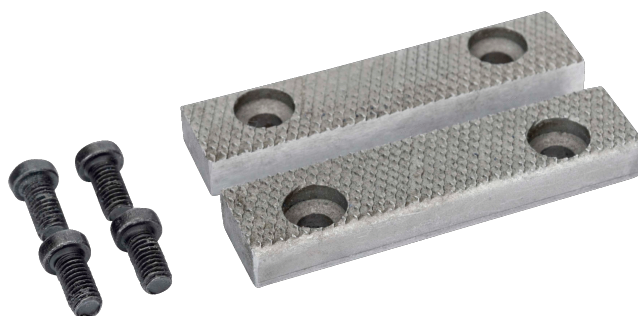

202-150

Spare Jaws & Screws for 207-150
Bench Vice

PRODUCT DETAILS

- Pair of spare jaws and spindles for square guide vices 207-100 / 207-150

PRODUCT ATTRIBUTES

Product
202-150