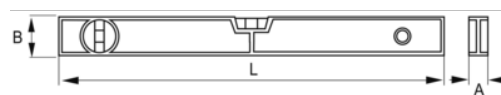

982-SET

Set of Two Levels 60 Cm + Torpedo
23 Cm

PRODUCT DETAILS

- Set of two levels
- - Spirit level 600 mm
- - Torpedo level
- Accuracy ± 1 mm/m
- Profile weight 529 g/m
- High visibility, low density liquid in vials

PRODUCT ATTRIBUTES

Product	A	B	L	g
982-SET	55 mm	60 mm	600 mm	410 g