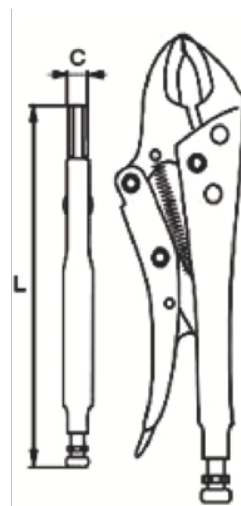

648-140-1

Locking Pliers Soft Grip Curved Jaws  
140 mm

## PRODUCT DETAILS

- Curved jaws with cutter locking pliers
- Shape: Curved jaws for general use
- Soft grip two-component handle

## PRODUCT ATTRIBUTES

Product	Jaw opening	L	C	g
648-140-1	28 mm	140 mm	7 mm	160 g