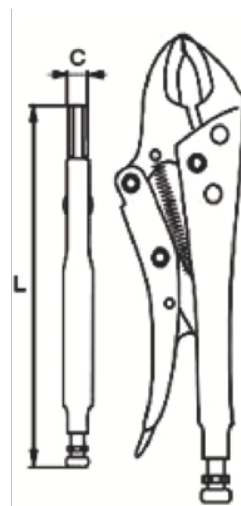

648-185-1

Locking Pliers Soft Grip Curved Jaws
185 mm

PRODUCT DETAILS

- Curved jaws with cutter locking pliers
- Shape: Curved jaws for general use
- Soft grip two-component handle

PRODUCT ATTRIBUTES

Product	Jaw opening	L	C	g
648-185-1	41 mm	185 mm	8.5 mm	345 g