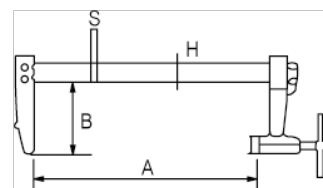

257-600-2

Ratcheting F-Clamp 600 mm

PRODUCT DETAILS

- Professional F-clamp
- Ratcheting system for easy adjustment and clamping
- Length 300 to 600 mm
- High clamping capacity, up to 510 kg
- Capacity 200 to 600 mm
- Steel guide, body and jaws
- Aluminium handle with plastic trigger
- Non-slip braking mechanism
- Fix top pad and swivel bottom pad.
- Retail packaging with tag for relevant information

PRODUCT ATTRIBUTES

Product	A	B	H	S	
257-600-2	600 mm	140 mm	25 mm	12 mm	3286 g