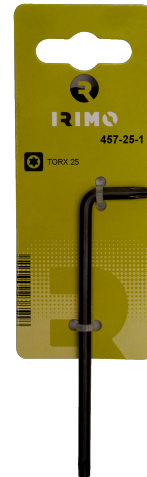

457-10-1

Torx L-Key T10 mm Hanging Clip

PRODUCT DETAILS

- Torx® tip L-keys
- Long keys
- Long arm for higher torque transfer and accessibility
- Oxidised finish for outstanding surface protection and higher tip accuracy
- High quality steel, entirely hardened
- Size laser marked on the blade for easy identification
- Retail packaged: Info card

PRODUCT ATTRIBUTES

Product			a	b	
457-10-1	T10	2.72 mm	17 mm	86 mm	10 g