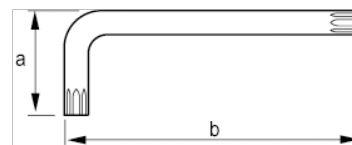

457-10-1

Torx L-Key T10 mm Hanging Clip

PRODUCT DETAILS

- Torx® tip L-keys
- Long keys
- Long arm for higher torque transfer and accessibility
- Oxidised finish for outstanding surface protection and higher tip accuracy
- High quality steel, entirely hardened
- Size laser marked on the blade for easy identification
- Retail packaged: Info card

PRODUCT ATTRIBUTES

Product			a	b	
457-10-1	T10	2.72 mm	17 mm	86 mm	10 g