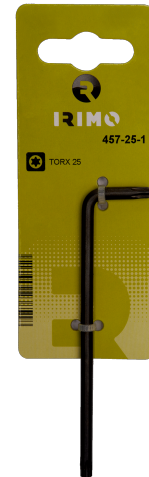

457-27-1

Torx L-Key T27 mm Hanging Clip

PRODUCT DETAILS

- Torx® tip L-keys
- Long keys
- Long arm for higher torque transfer and accessibility
- Oxidised finish for outstanding surface protection and higher tip accuracy
- High quality steel, entirely hardened
- Size laser marked on the blade for easy identification
- Retail packaged: Info card

PRODUCT ATTRIBUTES

Product			a	b	
457-27-1	T27	4.96 mm	21 mm	105 mm	23.2 g