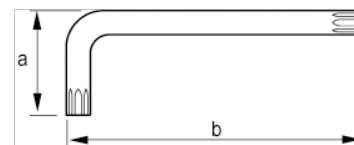

457-27-1

Torx L-Key T27 mm Hanging Clip

PRODUCT DETAILS

- Torx® tip L-keys
- Long keys
- Long arm for higher torque transfer and accessibility
- Oxidised finish for outstanding surface protection and higher tip accuracy
- High quality steel, entirely hardened
- Size laser marked on the blade for easy identification
- Retail packaged: Info card

PRODUCT ATTRIBUTES

Product			a	b	
457-27-1	T27	4.96 mm	21 mm	105 mm	23.2 g