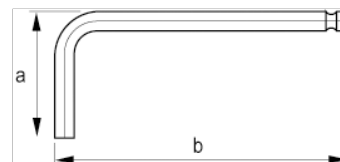

## Hex Key Long Ball 1.5 mm Hanging Clip

### PRODUCT DETAILS

- Hex tip L-keys with ball tip in metric sizes
- Long keys
- Hex ball tip on long arm. Easy to insert in screw head from different angles. Increases work efficiency and saves time
- Long arm for higher torque transfer and accessibility
- Oxidised finish for outstanding surface protection and higher tip accuracy
- High quality steel, entirely hardened
- Size stamped in the blade for easy identification
- ISO 2936
- Retail packaged: info card

PRODUCT ATTRIBUTES

Product		<b>a</b>	<b>b</b>	
<b>47-00-1</b>	1.5 mm	14.5 mm	62.5 mm	6 g