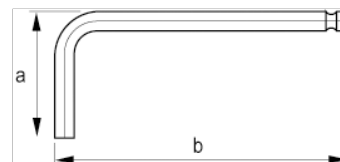

## Hex Key Long Ball 2.5 mm Hanging Clip

### PRODUCT DETAILS

- Hex tip L-keys with ball tip in metric sizes
- Long keys
- Hex ball tip on long arm. Easy to insert in screw head from different angles. Increases work efficiency and saves time
- Long arm for higher torque transfer and accessibility
- Oxidised finish for outstanding surface protection and higher tip accuracy
- High quality steel, entirely hardened
- Size stamped in the blade for easy identification
- ISO 2936
- Retail packaged: info card

PRODUCT ATTRIBUTES

Product		<b>a</b>	<b>b</b>	
<b>47-02-1</b>	2.5 mm	19.5 mm	85.5 mm	8.8 g