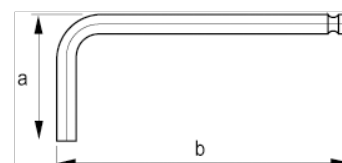

47-04-1

Hex Key Long Ball 4 mm Hanging Clip

PRODUCT DETAILS

- Hex tip L-keys with ball tip in metric sizes
- Long keys
- Hex ball tip on long arm. Easy to insert in screw head from different angles. Increases work efficiency and saves time
- Long arm for higher torque transfer and accessibility
- Oxidised finish for outstanding surface protection and higher tip accuracy
- High quality steel, entirely hardened
- Size stamped in the blade for easy identification
- ISO 2936
- Retail packaged: info card

PRODUCT ATTRIBUTES

Product		a	b	
47-04-1	4 mm	28 mm	102 mm	17.6 g