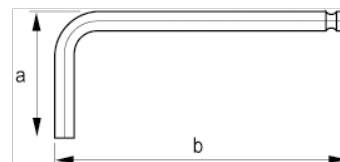

47-06-1

Hex Key Long Ball 6 mm Hanging Clip

PRODUCT DETAILS

- Hex tip L-keys with ball tip in metric sizes
- Long keys
- Hex ball tip on long arm. Easy to insert in screw head from different angles. Increases work efficiency and saves time
- Long arm for higher torque transfer and accessibility
- Oxidised finish for outstanding surface protection and higher tip accuracy
- High quality steel, entirely hardened
- Size stamped in the blade for easy identification
- ISO 2936
- Retail packaged: info card

PRODUCT ATTRIBUTES

| Product |  | a | b |  |
|---------|---|----------|----------|---|
| 47-06-1 | 6 mm | 37 mm | 139 mm | 44.4 g |