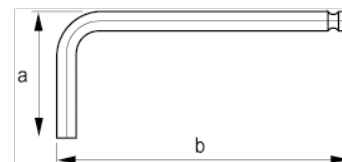

47-10-1

Hex Key Long Ball 10 mm Hanging Clip

PRODUCT DETAILS

- Hex tip L-keys with ball tip in metric sizes
- Long keys
- Hex ball tip on long arm. Easy to insert in screw head from different angles. Increases work efficiency and saves time
- Long arm for higher torque transfer and accessibility
- Oxidised finish for outstanding surface protection and higher tip accuracy
- High quality steel, entirely hardened
- Size stamped in the blade for easy identification
- ISO 2936
- Retail packaged: info card

PRODUCT ATTRIBUTES

Product		a	b	
47-10-1	10 mm	49 mm	177 mm	144 g