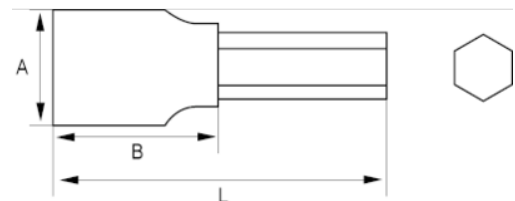

107A-4-1

Hex Bit Socket 1/4" - 1/8"

PRODUCT DETAILS

- 1/4" bit driver
- Bit made of S2 special steel
- Hex bit driver, inch sizes
- Socket made of chrome vanadium alloy steel
- Chrome plated bright finish
- Standards: DIN 3120

PRODUCT ATTRIBUTES

Product		A	B	L	
107A-4-1	1/8 in	11.8 mm	20 mm	37.5 mm	15 g