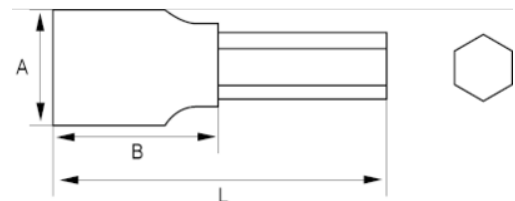

**107A-5-1**  
**Hex Bit Socket 1/4" - 5/32"**

**PRODUCT DETAILS**

- 1/4" bit driver
- Bit made of S2 special steel
- Hex bit driver, inch sizes
- Socket made of chrome vanadium alloy steel
- Chrome plated bright finish
- Standards: DIN 3120

PRODUCT ATTRIBUTES

Product		<b>A</b>	<b>B</b>	<b>L</b>	
<b>107A-5-1</b>	5/32 in	11.8 mm	20 mm	37.5 mm	15 g