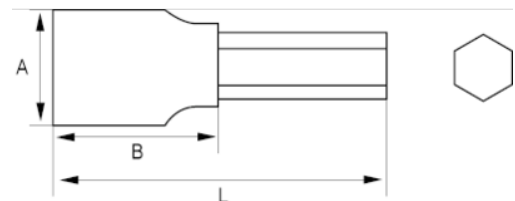

107A-6-1
Hex Bit Socket 1/4" - 3/16"

PRODUCT DETAILS

- 1/4" bit driver
- Bit made of S2 special steel
- Hex bit driver, inch sizes
- Socket made of chrome vanadium alloy steel
- Chrome plated bright finish
- Standards: DIN 3120

PRODUCT ATTRIBUTES

Product		A	B	L	
107A-6-1	3/16 in	11.8 mm	20 mm	37.5 mm	16 g