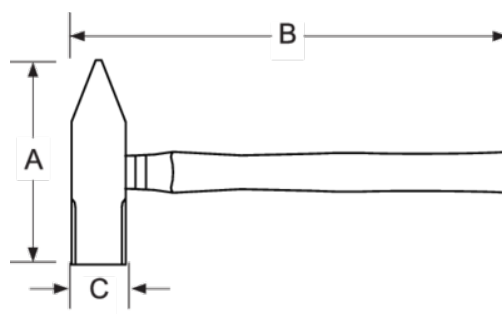

525-11-2

German Engineer's Hammer 100 g
Wooden Handle

PRODUCT DETAILS

- German engineer's hammer
- Handle fitted to hammer head with round metal wedge
- With genuine hickory handle
- Industrial packaging

PRODUCT ATTRIBUTES

Product	A	B	L		
525-11-2	17 mm	90 mm	270 mm	100 g	250 g