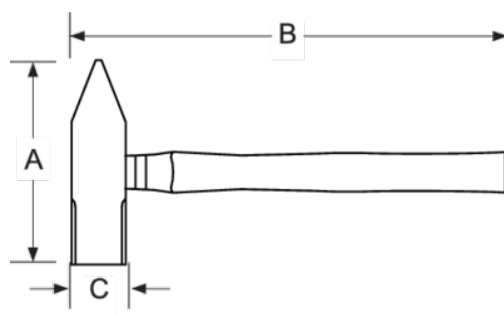

525-91-2

German Engineer Hammer 2000 g
Wooden Handle

PRODUCT DETAILS

- German engineer's hammer
- Handle fitted to hammer head with round metal wedge
- With genuine hickory handle
- Industrial packaging

PRODUCT ATTRIBUTES

Product	A	B	L		
525-91-2	45 mm	150 mm	380 mm	2000 g	2300 g