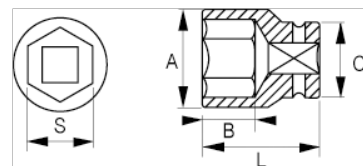

121-34-1

Socket 1/2" Hex 34 mm

PRODUCT DETAILS

- 1/2" Sockets, Hex, sizes in mm
- Chrome vanadium alloy steel
- Chrome-plated bright finish
- Wave shape profile NPP
- Standards: DIN3120, DIN3124

PRODUCT ATTRIBUTES

Product		A	B	C	L	
121-34-1	34 mm	50 mm	18 mm	38 mm	44 mm	260 g