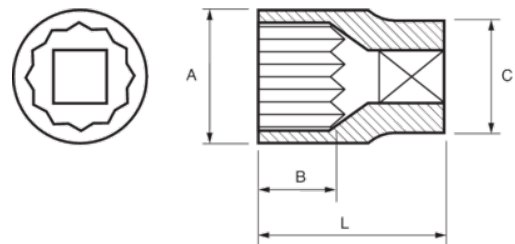

131B-24-2

Socket 3/4" Bihex 24 mm

PRODUCT DETAILS

- 3/4" sockets, bihex, metric sizes
- Chrome vanadium alloy steel
- Chrome plated bright finish
- Wave shape profile NPP
- Standards: DIN 3120, DIN 3124

PRODUCT ATTRIBUTES

Product		A	B	C	L	
131B-24-2	24 mm	34 mm	16 mm	36 mm	50 mm	215 g