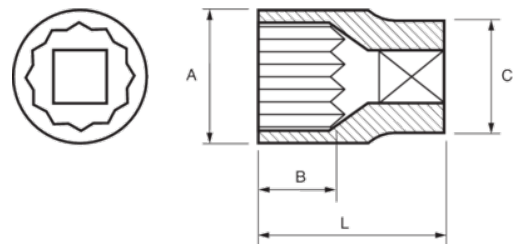

131B-23-2

Socket 3/4" Bihex 23 mm

PRODUCT DETAILS

- 3/4" sockets, bihex, metric sizes
- Chrome vanadium alloy steel
- Chrome plated bright finish
- Wave shape profile NPP
- Standards: DIN 3120, DIN 3124

PRODUCT ATTRIBUTES

Product		A	B	C	L	
131B-23-2	23 mm	34 mm	14 mm	36 mm	50 mm	215 g