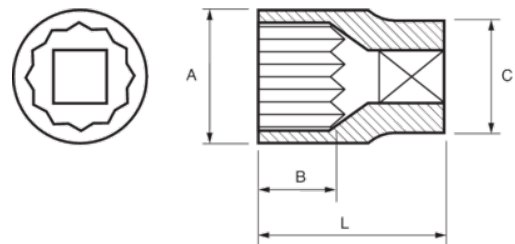

131B-26-2

Socket 3/4" Bihex 26 mm

PRODUCT DETAILS

- 3/4" sockets, bihex, metric sizes
- Chrome vanadium alloy steel
- Chrome plated bright finish
- Wave shape profile NPP
- Standards: DIN 3120, DIN 3124

PRODUCT ATTRIBUTES

Product		A	B	C	L	
131B-26-2	26 mm	38 mm	16 mm	36 mm	52 mm	220 g