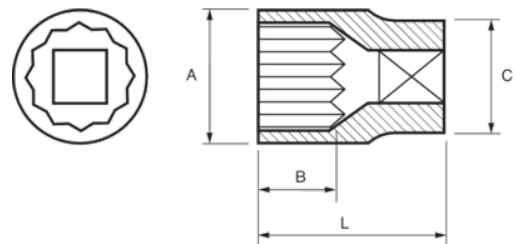

131B-29-2
Socket 3/4" Bihex 29 mm

PRODUCT DETAILS

- 3/4" sockets, bihex, metric sizes
- Chrome vanadium alloy steel
- Chrome plated bright finish
- Wave shape profile NPP
- Standards: DIN 3120, DIN 3124

PRODUCT ATTRIBUTES

Product		A	B	C	L	
131B-29-2	29 mm	42 mm	18 mm	38 mm	52 mm	260 g