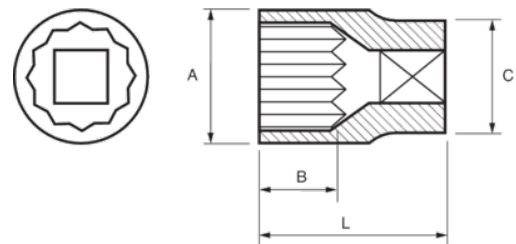

131B-30-2
Socket 3/4" Bihex 30 mm

PRODUCT DETAILS

- 3/4" sockets, bihex, metric sizes
- Chrome vanadium alloy steel
- Chrome plated bright finish
- Wave shape profile NPP
- Standards: DIN 3120, DIN 3124

PRODUCT ATTRIBUTES

Product		A	B	C	L	
131B-30-2	30 mm	42 mm	20 mm	38 mm	52 mm	275 g