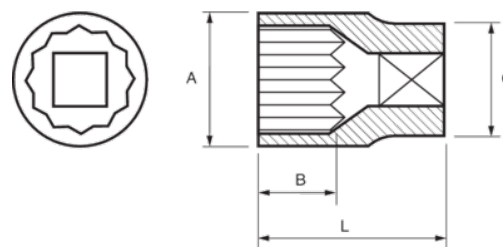

**131B-36-2**  
**Socket 3/4" Bihex 36 mm**

**PRODUCT DETAILS**

- 3/4" sockets, bihex, metric sizes
- Chrome vanadium alloy steel
- Chrome plated bright finish
- Wave shape profile NPP
- Standards: DIN 3120, DIN 3124

PRODUCT ATTRIBUTES

Product		<b>A</b>	<b>B</b>	<b>C</b>	<b>L</b>	
<b>131B-36-2</b>	36 mm	50 mm	24 mm	42 mm	57 mm	415 g