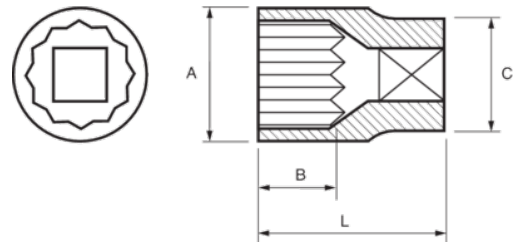

**131B-46-2**

**Socket 3/4" Bihex 46 mm**

## PRODUCT DETAILS

- 3/4" sockets, bihex, metric sizes
- Chrome vanadium alloy steel
- Chrome plated bright finish
- Wave shape profile NPP
- Standards: DIN 3120, DIN 3124

PRODUCT ATTRIBUTES

Product		<b>A</b>	<b>B</b>	<b>C</b>	<b>L</b>	
<b>131B-46-2</b>	46 mm	56 mm	27 mm	44 mm	63 mm	545 g