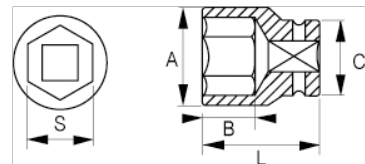

121-36-1
Socket 1/2" Hex 36 mm

PRODUCT DETAILS

- 1/2" Sockets, Hex, sizes in mm
- Chrome vanadium alloy steel
- Chrome-plated bright finish
- Wave shape profile NPP
- Standards: DIN3120, DIN3124

PRODUCT ATTRIBUTES

| Product |  | A | B | C | L |  |
|-----------------|---|----------|----------|----------|----------|---|
| 121-36-1 | 36 mm | 52 mm | 18.2 mm | 40 mm | 45 mm | 300 g |