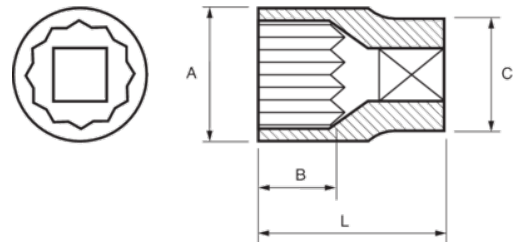

122-36-1
Socket 1/2" Bi-hex 36 mm

PRODUCT DETAILS

- 1/2" sockets, bi-hex, metric sizes
- Chrome vanadium alloy steel
- Chrome plated bright finish
- Wave shape profile NPP
- Standards: DIN 3120, DIN 3124

PRODUCT ATTRIBUTES

Product		A	B	C	L	
122-36-1	36 mm	44 mm	17.8 mm	38.1 mm	44 mm	220 g