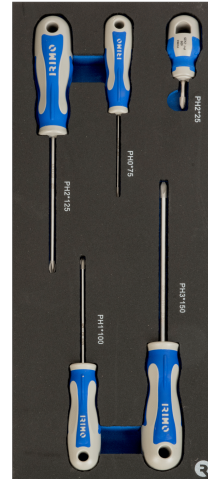

IFF1E008

1/3 Foam Phillips Screwdrivers - 5 Pcs

PRODUCT DETAILS

- 1/3 foam with tools - 5 pieces
- Composition: Phillips screwdrivers
- - Phillips screwdrivers: PH0x75, PH1x100, PH2x125, PH3x150
- - Stubby Phillips screwdriver: PH2x25

PRODUCT ATTRIBUTES

Product		
IFF1E008	35 x 180 x 440 mm	0.48 kg

SET CONTENT

Screwdriver Phillips PH0x75
409-0-75

Screwdriver Phillips PH1x100
409-1-100

Screwdriver Phillips PH2x125
409-2-125

Screwdriver Stubby Phillips PH2x25
409-2-25

Screwdriver Phillips PH3x150
409-3-150