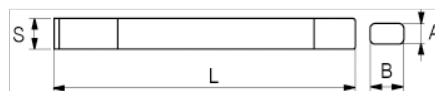

500-240-1
Extra Flat Chisel 4 mm

PRODUCT DETAILS

- Flat oval shank
- Extra flat - 4 mm
- Chromium molybdenum vanadium steel
- Gold painted
- Retail packaging

PRODUCT ATTRIBUTES

Product	S	L	A	B	 g
500-240-1	26 mm	230 mm	4 mm	26 mm	278 g