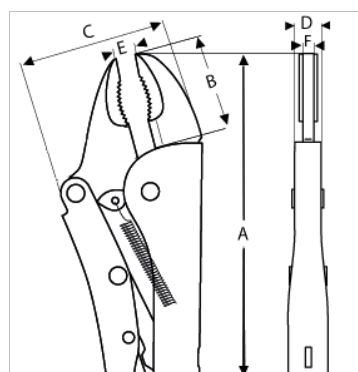

64A-190-1

**Universal Locking Pliers Curved with
Cutter 190 mm**

PRODUCT DETAILS

- General use. To hold bars, sheet metal, bolts, nuts, etc.
- Strong forged jaws
- Chrome molybdenum steel
- Nickel plated

PRODUCT ATTRIBUTES

Product	A	B	C	D	E	F	G		
64A-190-1	190 mm	31 mm	40 mm	12 mm	0-20 mm	7 mm	5 mm		338 g