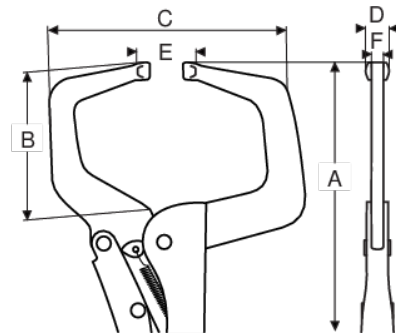

64C-300-1
C-Shape Locking Pliers 275 mm

PRODUCT DETAILS

- C shape locking pliers
- Oversized opening for holding large parts
- Small jaw tips for accurate gripping
- Chrome molybdenum steel
- Nickel plated

PRODUCT ATTRIBUTES

Product	A	B	C	D	E	F	 g
64C-300-1	275 mm	90 mm	140 mm	14 mm	0-65 mm	7 mm	775 g