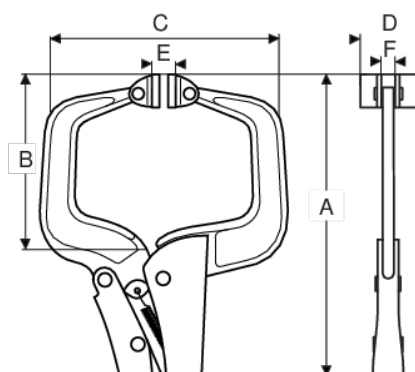

64CA-175-1

C Shape Locking Pliers Swivel Pads
0-32 mm

PRODUCT DETAILS

- C shape locking pliers, swivel pads
- Oversized opening for holding large parts
- Swivel pads grip uneven or non-parallel surfaces
- Chrome molybdenum steel
- Nickel plated

PRODUCT ATTRIBUTES

Product	A	B	C	D	E	F	g
64CA-175-1	175 mm	61 mm	90 mm	21 mm		5 mm	276 g