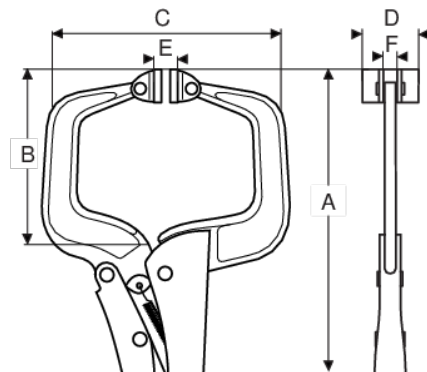

64CA-300-1

C Shape Locking Pliers Swivel Pads
0-72 mm

PRODUCT DETAILS

- C shape locking pliers, swivel pads
- Oversized opening for holding large parts
- Swivel pads grip uneven or non-parallel surfaces
- Chrome molybdenum steel
- Nickel plated

PRODUCT ATTRIBUTES

Product	A	B	C	D	E	F	g
64CA-300-1	280 mm	95 mm	130 mm	28 mm		7 mm	835 g