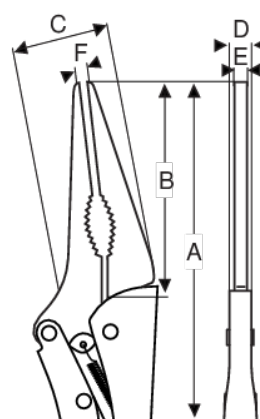

64L-165-1
Long Nose Locking Pliers 165 mm

PRODUCT DETAILS

- Long nose locking pliers
- Long reach jaws, made of forged steel
- Chrome molybdenum steel
- Nickel plated

PRODUCT ATTRIBUTES

Product	A	B	C	D	E	F	
64L-165-1	165 mm	52 mm	25 mm	9 mm	6 mm	0-18 mm	195 g