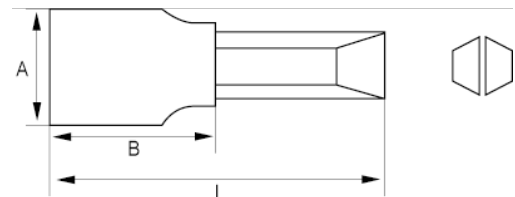

107-0840-1/107-1280-1
1/4" Socket Bit Drivers Slotted

PRODUCT DETAILS

- 1/4" bit driver
- Bit made of S2 special steel
- Slotted bit driver
- Socket made of chrome vanadium alloy steel
- Chrome plated bright finish
- Standards: DIN 3120

PRODUCT ATTRIBUTES

Product		A	B	L	
107-0840-1	0.8x4 mm	11.8 mm	20 mm	37.5 mm	15 g
107-1055-1	1x5.5 mm	11.8 mm	20 mm	37.5 mm	15 g
107-1280-1	1.2x8 mm	11.8 mm	20 mm	37.5 mm	16 g