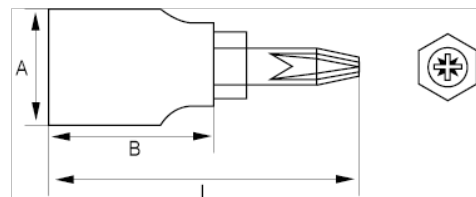

**107-PZ1-1/107-PZ3-1**  
**1/4" Socket Bit Drivers Pozidriv**

**PRODUCT DETAILS**

- 1/4" bit driver
- Bit made of S2 special steel
- Pozidriv bit driver
- Socket made of chrome vanadium alloy steel
- Chrome plated bright finish
- Standards: DIN 3120

PRODUCT ATTRIBUTES

Product		<b>A</b>	<b>B</b>	<b>L</b>	
<b>107-PZ1-1</b>	PZ 1	11.8 mm	20 mm	37.5 mm	15 g
<b>107-PZ2-1</b>	PZ 2	118 mm	20 mm	37.5 mm	15 g
<b>107-PZ3-1</b>	PZ 3	11.8 mm	20 mm	37.5 mm	16 g