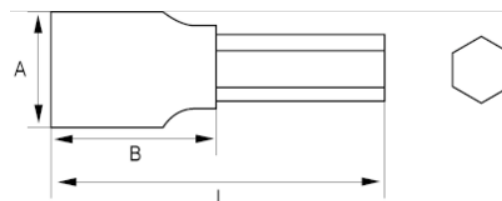

107-H3-1/107-H8-1

1/4" Socket Bit Drivers Hex Metric

PRODUCT DETAILS

- 1/4" bit driver
- Bit made of S2 special steel
- Hex bit driver, metric sizes
- Socket made of chrome vanadium alloy steel
- Chrome plated bright finish
- Standards: DIN 3120

PRODUCT ATTRIBUTES

Product		A	B	L	
107-H3-1	H 3 mm	11.8 mm	20 mm	37.5 mm	15 g
107-H4-1	H 4 mm	11.8 mm	20 mm	37.5 mm	15 g
107-H5-1	H 5 mm	11.8 mm	20 mm	37.5 mm	15 g
107-H6-1	H 6 mm	11.8 mm	20 mm	37.5 mm	17 g
107-H8-1	H 8 mm	11.8 mm	20 mm	37.5 mm	19 g